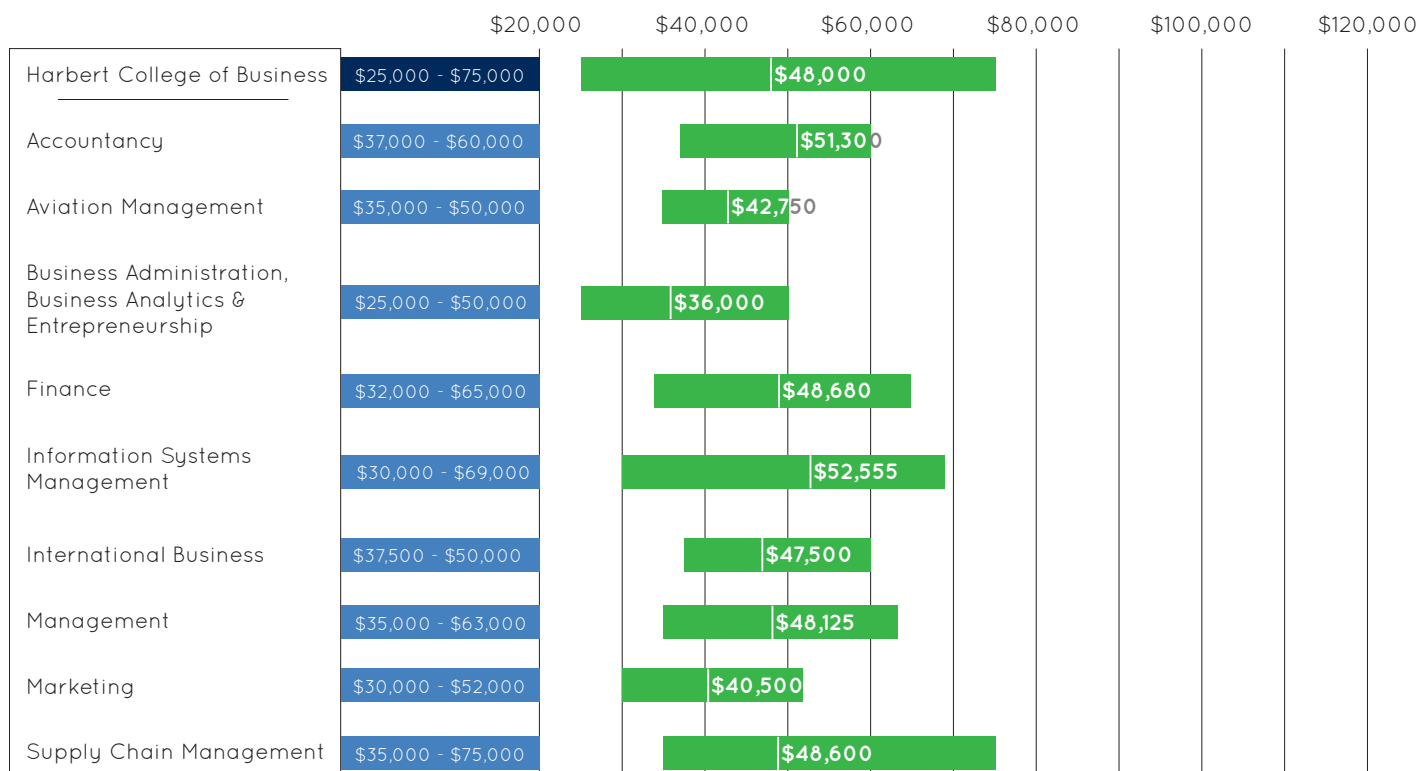

AUBURN UNIVERSITY SALARY DATA

August 2014-May 2015 Graduates

Detailed data by college or school

HARBERT COLLEGE OF BUSINESS

For a complete list of majors in the Harbert College of Business [CLICK HERE](#)

EMPLOYERS REPORTED INCLUDE *(represents a sample of employers provided)*:

Acuity Brand Lighting | America Airlines | BBVA Compass | Builder's First Source | Capgemini | Damco North America | Deloitte | Dollar Tree | Eagle Coach Company | Edward Jones | E&J Gallo | Ernst & Young | General Electric | Georgia Pacific | Grant Thornton | KPMG | FedEx | Lockheed Martin | Machen, McChesney & Chastain | Magellan Jets | Mando Corporation America | McGladry | Mercedes Benz International | Nolan Transportation Group | Norfolk Southern | Northrop Grumman | Northwestern Mutual | PNC Bank | Powersouth Energy Cooperative | Pricewaterhouse Coopers | Quincy Compressor | Quorum Business Solutions | Raycom Media | R.E. Garrison Trucking Company | Singleton Marine | Sogeti USA | Southern Nuclear | Target | UDA Technologies

Averages are based on full-time job offers. Excludes military service, graduate assistantships, or other part-time employment. All data are self-reported by graduates. Range is not provided for programs reporting less than 3 offers.