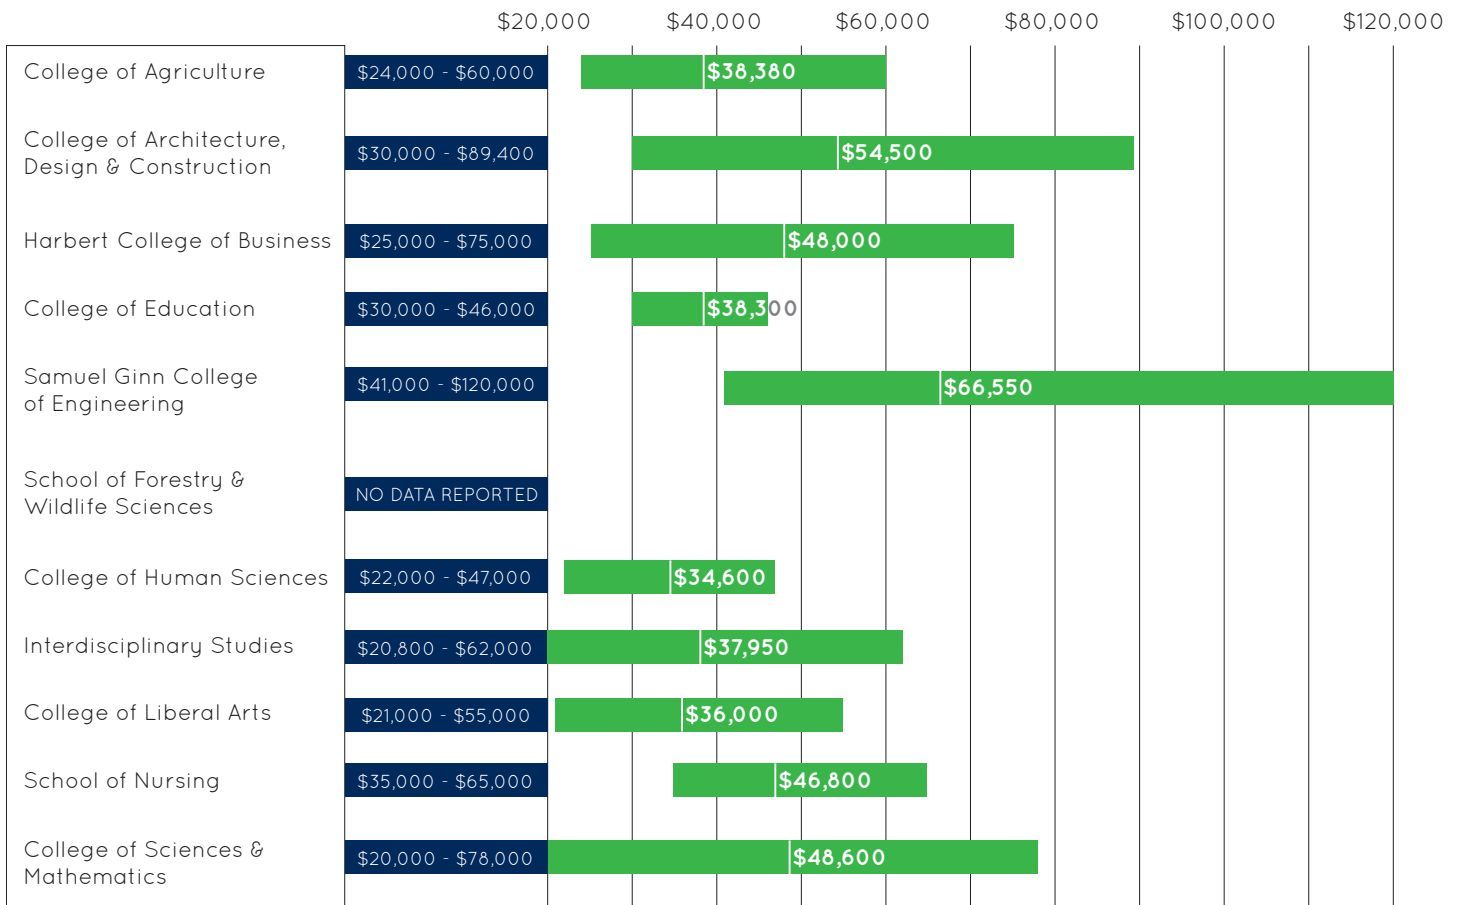

AUBURN UNIVERSITY SALARY DATA

August 2014-May 2015 Graduates

The salary data presented in this report was compiled from a graduation survey which was distributed via email to August 2014, December 2014, and May 2015 graduates of Auburn University. All averages are based on full-time job offers and excludes military service, graduate assistantships and other part-time employment. All data are self-reported and only represent bachelor's degrees. No range was provided in instances where less than three offers were reported.

BACHELOR DEGREES | COLLEGE & SCHOOL COMPILED

DETAILED DATA

College of Agriculture	p 2	College of Human Sciences	p 6
College of Architecture, Design & Construction	p 2	Interdisciplinary Studies	p 7
Harbert College of Business	p 3	College of Liberal Arts	p 7
College of Education	p 4	School of Nursing	p 8
Ginn College of Engineering	p 5	College of Sciences & Mathematics	p 8
School of Forestry & Wildlife Sciences	p 6		

Averages are based on full-time job offers. Excludes military service, graduate assistantships, or other part-time employment. All data are self-reported by graduates. Range is not provided for programs reporting less than 3 offers.