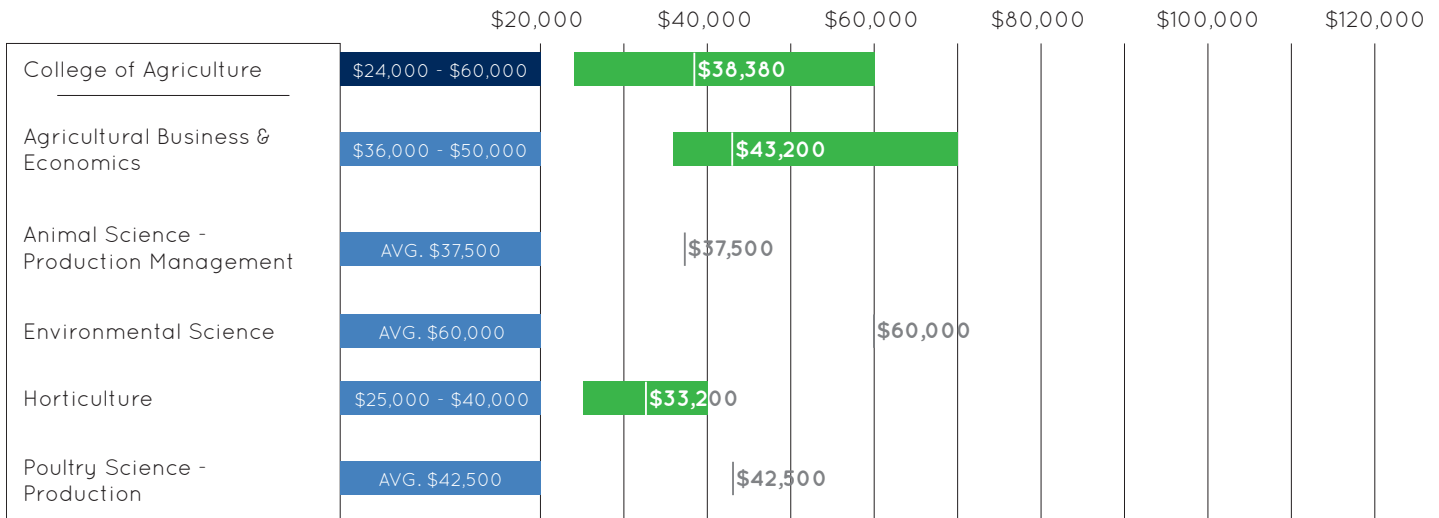

AUBURN UNIVERSITY SALARY DATA

August 2014-May 2015 Graduates

Detailed data by college or school

COLLEGE OF AGRICULTURE

For a complete list of majors in the College of Agriculture [CLICK HERE](#)

EMPLOYERS REPORTED INCLUDE (represents a sample of employers provided):

Alabama Farmer's Cooperative | Aviagen | Cal-maine Foods Inc | Country Club of Birmingham | Georgia Pacific | Farmlinks at Pursell Farms | Keystone Foods | Mississippi State University | Parnell Inc. | Penala Farms | Pilgrim's Pride | Valley Sod Farm | Walker Farmer's Cooperative