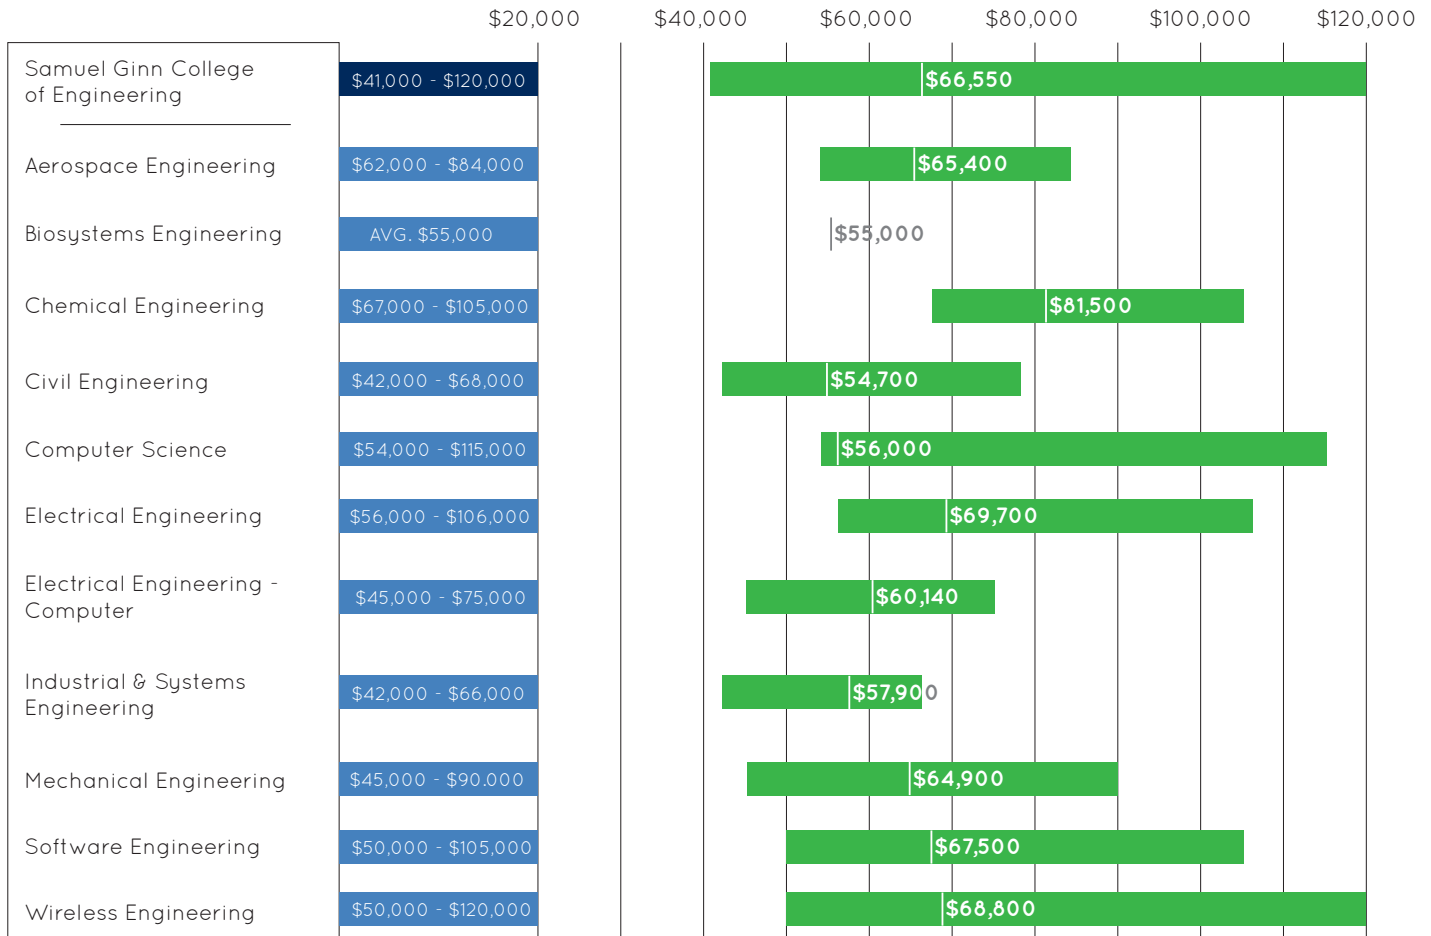

AUBURN UNIVERSITY SALARY DATA

August 2014-May 2015 Graduates

Detailed data by college or school

SAMUEL GINN COLLEGE OF ENGINEERING

For a complete list of majors in the Samuel Ginn College of Engineering [CLICK HERE](#)

EMPLOYERS REPORTED INCLUDE *(represents a sample of employers provided):*

Adtran | Alabama Power, A Southern Company | AT&T | Bentley Systems | Brasfield & Gorrie | Bridgestone | Callidus Cloud | Chevron | Cox Communications | Cspire | CTS | Dow Chemical | Enercon | Epic | Ernst & Young | ExxonMobil | NextEra Energy | Georgia Pacific | Goodwyn, Mills & Cawood | Harris Corporation | Hoar Construction | Honda Manufacturing of Alabama | IBM | Intergraph | International Paper | Jacobs Engineering | L-3 Communications | Lockheed Martin | Meadwestvaco | Mercedes Benz US International | Michelin | Multivision Inc. | Nalco | National Instruments | Northrop Grumman | Occidental Chemical Corporation | OHL | Raytheon Missile Systems | SAIC | Schlumberger | Shell Oil Co. | Southern Nuclear | Teledyne Brown Engineering | The Industrial Company | UDA Technologies | Workiva

Averages are based on full-time job offers. Excludes military service, graduate assistantships, or other part-time employment. All data are self-reported by graduates. Range is not provided for programs reporting less than 3 offers.