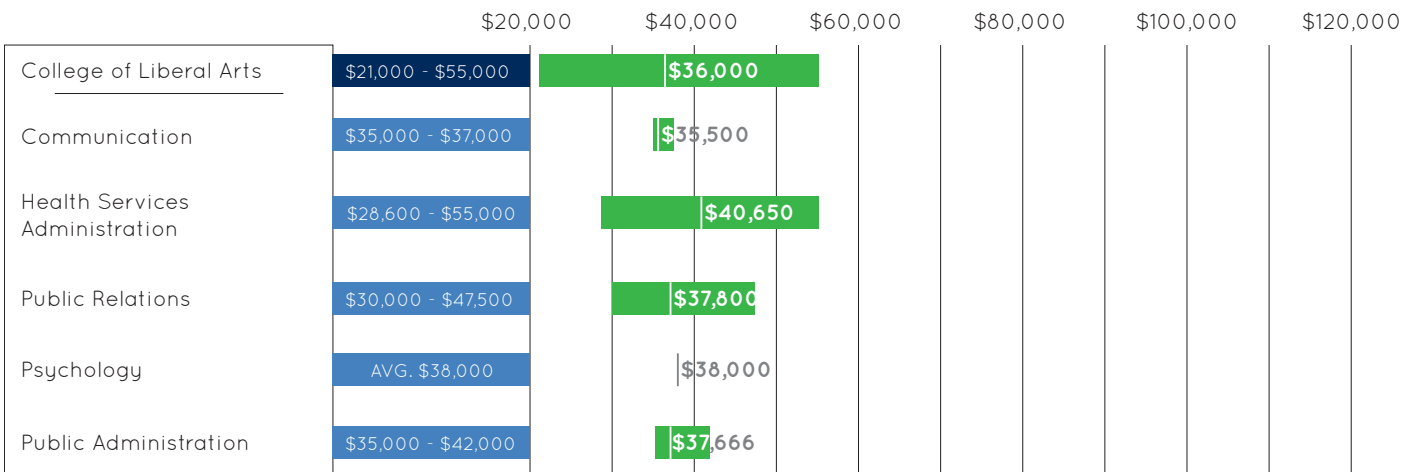

COLLEGE OF LIBERAL ARTS

For a complete list of majors in the College of Liberal Arts [CLICK HERE](#)

EMPLOYERS REPORTED INCLUDE *(represents a sample of employers provided):*

Aeon | AFLAC | Alabama Primary Health Care Association | Americans for Prosperity | Atherotech Diagnostics Lab | Atlanta Hawks and Phipps Arena | Auburn Urgent Care | Cerner | City of Auburn | Corpus Christi Downtown Management District | Berkshire Hathway | Federal Reserve Bank of St. Louis | National Infantry Museum | North Alabama Bone and Joint Clinic | Teach for America

Averages are based on full-time job offers. Excludes military service, graduate assistantships, or other part-time employment. All data are self-reported by graduates. Range is not provided for programs reporting less than 3 offers.