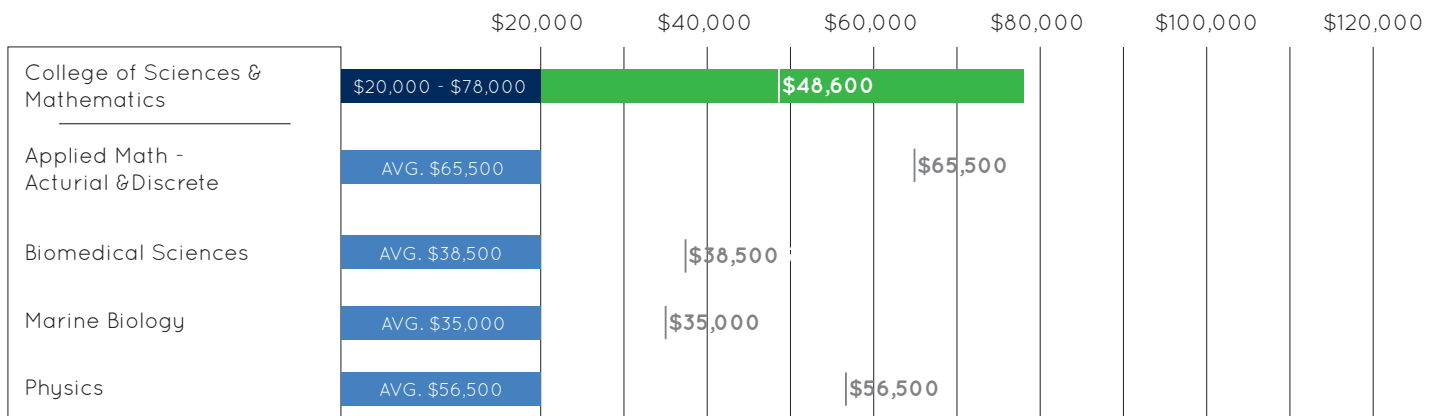

COLLEGE OF SCIENCES & MATHEMATICS

For a complete list of majors in the College of Sciences & Mathematics [CLICK HERE](#)

EMPLOYERS REPORTED INCLUDE *(represents a sample of employers provided):*

ALFA | Callidus Cloud | CGI | Lockheed Martin | Max Credit Union | PowerPlan, Inc. | Raytheon BBN | St. Vincent’s Medical Center | Teach for America | Trideum Corporation

Averages are based on full-time job offers. Excludes military service, graduate assistantships, or other part-time employment. All data are self-reported by graduates. Range is not provided for programs reporting less than 3 offers.